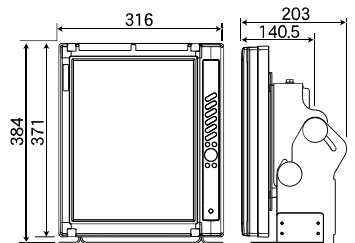

Dimension (HE-7300-WB-Bo)

Unit: mm

Dimension (HE-1511-WB-Bo)

Unit: mm

Specifications are subject to change without notice.

● Dealer

HONDA ELECTRONICS CO., LTD.

 20 Oyamazuka, Oiwa-cho,
Toyohashi, Aichi 441-3193, Japan
TEL: +81-532-41-2512