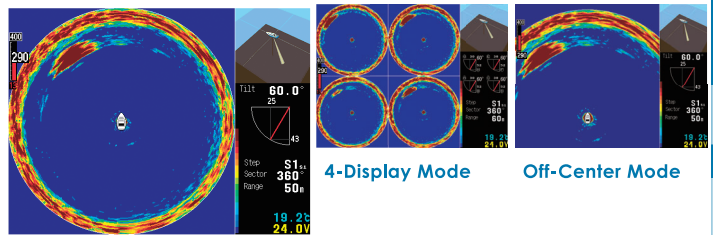

Weight: Approx.4.5kg

- ※1: Tank pipe should be min. 50mm higher than waterline.
- ※2: Tank pipe should be min. 330mm or longer.

Counter-Rotating Sensor Function (NEW)

Possible to rotate the sensor in opposite direction by pressing G/H key. This function enables the quick double-check on fish school.

Display mode

Sonar Mode

Possible to detect wide range by rotating the transducer. The detection range (scanning sector) can be selectable to cover from narrow to whole circle. Also, possible to select 4-Display Mode and Off-Center Mode.

Bottom Sonar Mode

Sea floor condition or fish school are easily detected and shown as cross-section view by rotating the transducer with motor. Also, possible to select 4-Display Mode and Off-Center Mode.