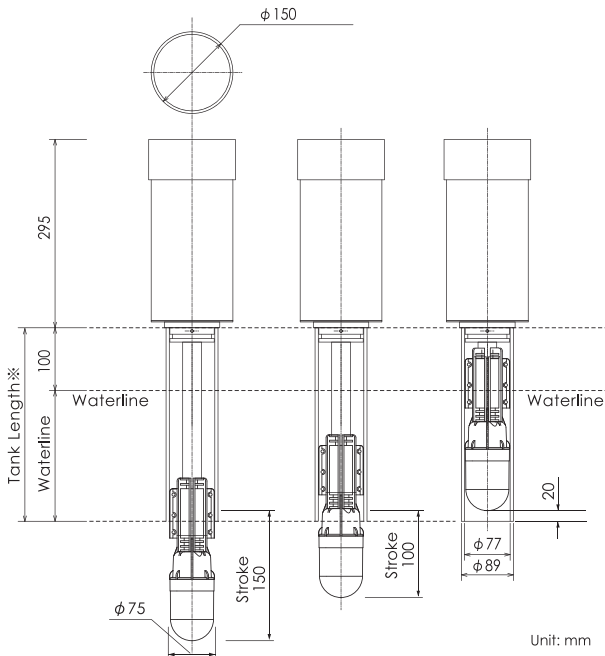

Specifications

Display	10.4" Color TFT LCD
Number of Pixel	640 X 480
Operating Voltage (Main Unit)	11-30V DC
Input Voltage (Auto-Hoist)	24V spec.
Power Consumption	27W
Display Mode	Sonar Mode (4-Display Mode/Off-Center Mode) Bottom Sonar Mode (4-Display Mode/Off-Center Mode) Sounder Mode
Transducer (Hull Unit)	Manual or Auto
Output Power	1kW
Frequency	TD304 Wide-Band : 140-240kHz TD303 Fixed : 290kHz
Operating Range	0 ~ approx.300m
TD304	15m Cable Length
TD303	12m Cable Length

Dimension

Hull Unit: Manual Hoist

Weight: Approx.1.8kg

Case of minimum-size drawing when the waterline is 200mm.

*1: Keep the tank length of 300mm or more even if waterline is below 200mm.

Hull Unit: Automatic Hoist

Weight: Approx.4.5kg

- ※1: Tank pipe should be min. 50mm higher than waterline.
- ※2: Tank pipe should be min. 330mm or longer.

Counter-Rotating Sensor Function (NEW)

Possible to rotate the sensor in opposite direction by pressing G/H key. This function enables the quick double-check on fish school.