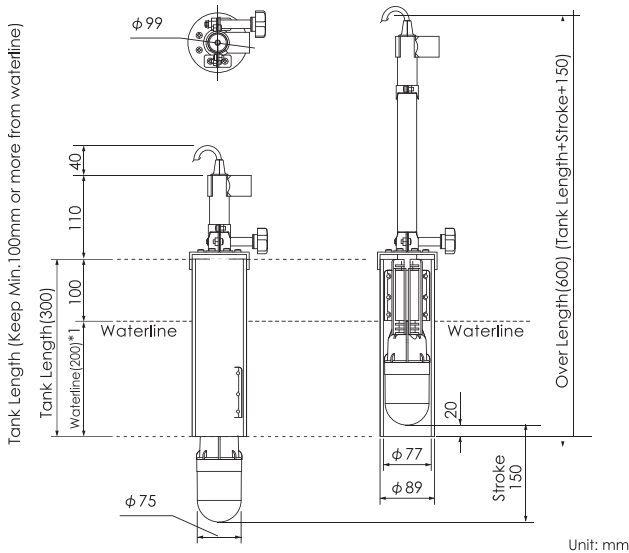

Specifications

Display	10.4" Color TFT LCD
Number of Pixel	640 X 480
Operating Voltage (Main Unit)	11-30V DC
Input Voltage (Auto-Hoist)	24V spec.
Power Consumption	27W
Display Mode	Sonar Mode (4-Display Mode/Off-Center Mode) Bottom Sonar Mode (4-Display Mode/Off-Center Mode) Sounder Mode
Transducer (Hull Unit)	Manual or Auto
Output Power	1kW
Frequency	TD304 Wide-Band : 140-240kHz TD303 Fixed : 290kHz
Operating Range	0 ~ approx.300m
TD304	15m Cable Length
TD303	12m Cable Length

Dimension

Hull Unit: Manual Hoist

Weight: Approx.1.8kg

Case of minimum-size drawing when the waterline is 200mm.

*1: Keep the tank length of 300mm or more even if waterline is below 200mm.

Hull Unit: Automatic Hoist

Weight: Approx.4.5kg

- ※1: Tank pipe should be min. 50mm higher than waterline.
- ※2: Tank pipe should be min. 330mm or longer.

Counter-Rotating Sensor Function (NEW)

Possible to rotate the sensor in opposite direction by pressing G/H key. This function enables the quick double-check on fish school.