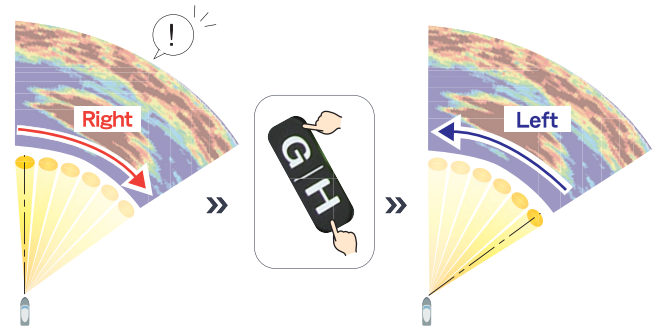

Display mode

Sonar Mode

Possible to detect wide range by rotating the transducer. The detection range (scanning sector) can be selectable to cover from narrow to whole circle. Also, possible to select 4-Display Mode and Off-Center Mode.

Bottom Sonar Mode

Sea floor condition or fish school are easily detected and shown as cross-section view by rotating the transducer with motor. Also, possible to select 4-Display Mode and Off-Center Mode.