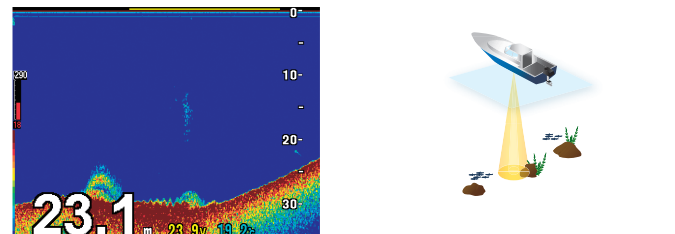

Specifications are subject to change without notice.

HONDA ELECTRONICS CO., LTD.

20 Oyamazuka, Oiwa-cho,
Toyohashi, Aichi 441-3193, Japan

TEL: +81-532-41-2512

<https://www.honda-el.co.jp/en/marine/>

HONDEX® is the registered trademark of HONDA ELECTRONICS CO.,LTD. in the United States, Japan and other countries.