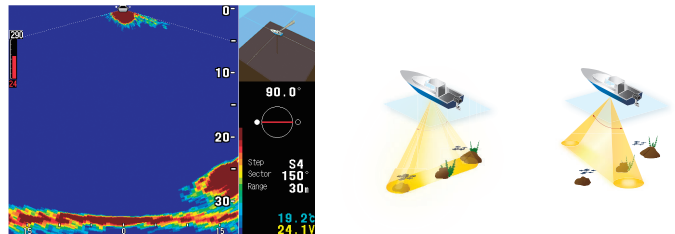

Weight: Approx.4.5kg

- ※1: Tank pipe should be min. 50mm higher than waterline.
- ※2: Tank pipe should be min. 330mm or longer.

Counter-Rotating Sensor Function (NEW)

Possible to rotate the sensor in opposite direction by pressing G/H key. This function enables the quick double-check on fish school.

Display mode

Sonar Mode

Possible to detect wide range by rotating the transducer. The detection range (scanning sector) can be selectable to cover from narrow to whole circle. Also, possible to select 4-Display Mode and Off-Center Mode.

Bottom Sonar Mode

Sea floor condition or fish school are easily detected and shown as cross-section view by rotating the transducer with motor. Also, possible to select 4-Display Mode and Off-Center Mode.