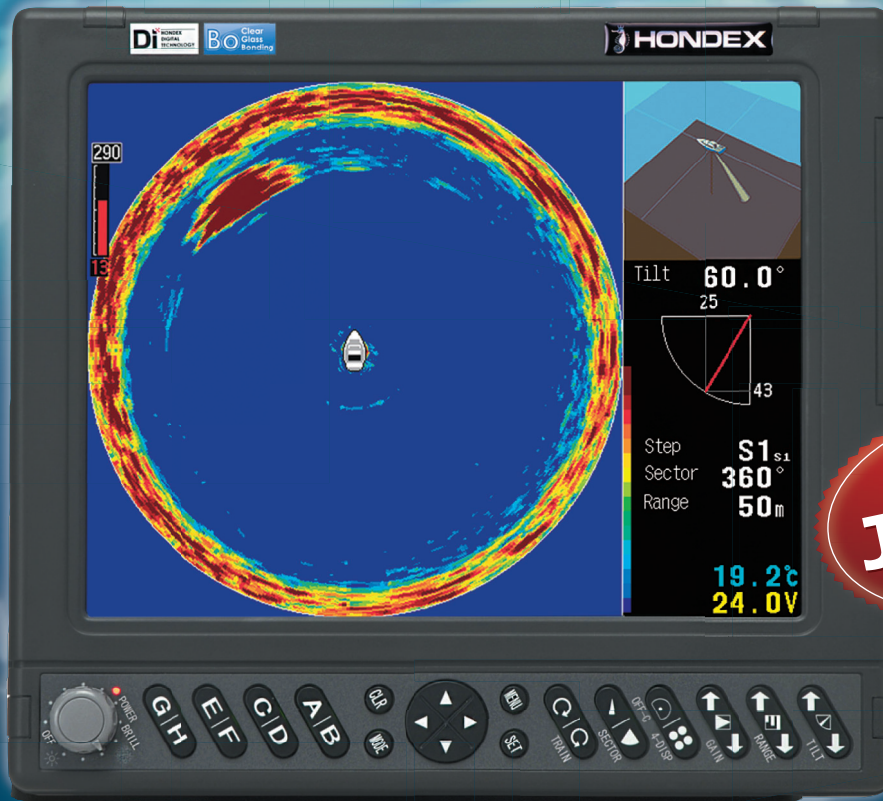

HONDEX®

10.4" Digital Multi-Scan Echo Sounder
HE-773IV-Di

Next Evolution of Commercial Fishing

Ultra-Compact & Cost-Effective Multi-Scanner

PURE QUALITY with VALUED PRICING AS ALWAYS! = HONDEX

Di HONDEX
DIGITAL
TECHNOLOGY

10.4" Digital Multi-Scan Echo Sounder

HE-773IV-Di

Select One from 2pcs Superb Soundomes

TD304

Wide-Band Multi-Frequency : 140-240kHz

TD303

Standard Fixed Frequency : 290kHz

HE-773IV-Di

Specifications

Display	10.4" Color TFT LCD
Number of Pixel	640 X 480
Operating Voltage (Main Unit)	11-30V DC
Input Voltage (Auto-Hoist)	24V spec.
Power Consumption	27W
Display Mode	Sonar Mode (4-Display Mode/Off-Center Mode) Bottom Sonar Mode (4-Display Mode/Off-Center Mode) Sounder Mode
Transducer (Hull Unit)	Manual or Auto
Output Power	1kW
Frequency	TD304 Wide-Band : 140-240kHz TD303 Fixed : 290kHz
Operating Range	0 ~ approx.300m
TD304	15m Cable Length
TD303	12m Cable Length

Display mode

Sonar Mode

Possible to detect wide range by rotating the transducer. The detection range (scanning sector) can be selectable to cover from narrow to whole circle. Also, possible to select 4-Display Mode and Off-Center Mode.