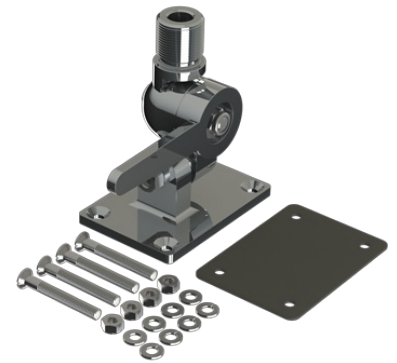

4-WAY MOUNT HD 1"-14NF

4-way heavy-duty chrome plated solid brass deck mount (1"-14NF)

- Heavy duty 4-Way tiltable easy lay-down chrome plated solid brass mount for deck/wall mounting of Marine, Satcom and GPS antennas with internal 1"-14NF threaded base
- Stainless steel mounting hardware included

MECHANICAL SPECIFICATIONS

Color	Chrome
Height	120 mm
Weight	900 g (Mounting Hardware included)
Mounting	Bolt-on with supplied screws
Mounting Place	On deck or wall
Materials	Chrome plated solid brass, stainless steel and rubber
Operating Temperature	-40C to +70C
For Antenna Types	For marine, Satcom and GPS antennas with US-style internal 1"-14NF threaded base
Dimension	93 x 65 x 120 mm